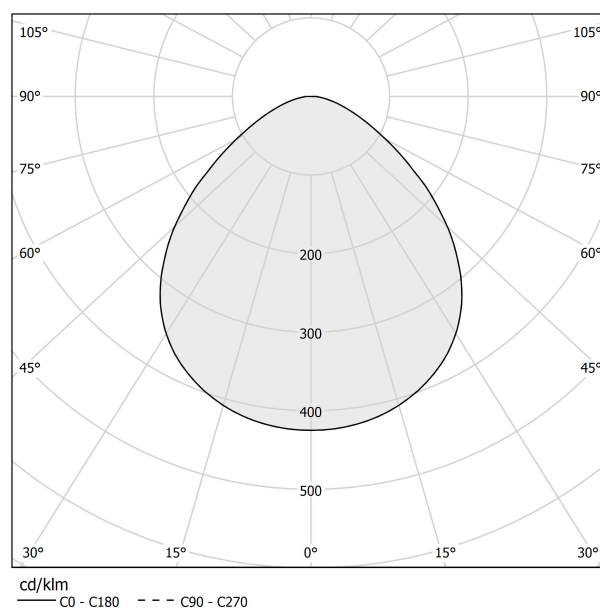

### Data sheet

CODE	L05202.011.0501
SYSTEM POWER CONSUMPTION	6,5W
EFFICACY	64.67lm/W
LIGHT SOURCE	LED
LIGHT SOURCE LIFETIME	L80 (B10) 70.000h
COLOUR TEMPERATURE	2700K Ra>90
LIGHT DISTRIBUTION	diffused
POWER SUPPLY	220-240V AC
FREQUENCY	50/60Hz
ELECTRICAL CONFIGURATION	ON-OFF
DRIVER	integrated included
NOMINAL LUMINOUS FLUX	460lm
LUMEN OUTPUT	388lm
EFFICIENCY	84.3%
WEIGHT	0,55 Kg
PROTECTION DEGREE	IP40
COLOUR TOLLERANCES	SDCM 3
PACKING DIMENSIONS (CM)	13,0 x 24,0 x 12,0

### Polar diagram