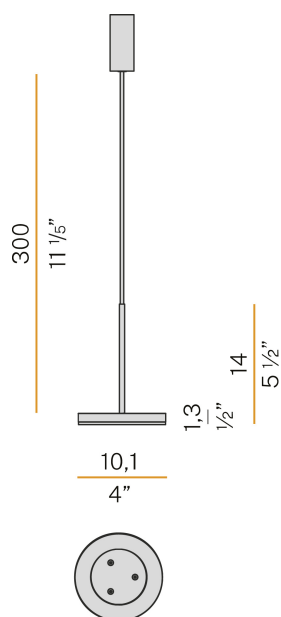

## Bella

220-240V AC ON-OFF  
L05202.011.0501

● black

### Data sheet

CODE	L05202.011.0501
SYSTEM POWER CONSUMPTION	6,5W
EFFICACY	64.67lm/W
LIGHT SOURCE	LED
LIGHT SOURCE LIFETIME	L80 (B10) 70.000h
COLOUR TEMPERATURE	2700K Ra>90
LIGHT DISTRIBUTION	diffused
POWER SUPPLY	220-240V AC
FREQUENCY	50/60Hz
ELECTRICAL CONFIGURATION	ON-OFF
DRIVER	integrated included
NOMINAL LUMINOUS FLUX	460lm
LUMEN OUTPUT	388lm
EFFICIENCY	84.3%
WEIGHT	0,55 Kg
PROTECTION DEGREE	IP40
COLOUR TOLLERANCES	SDCM 3
PACKING DIMENSIONS (CM)	13,0 x 24,0 x 12,0

Suspension lighting fixture for interiors, with direct light emission.  
Die-cast aluminium structure in white, black, bronze, mat brass or titanium polyacrylic paint.  
Modelled acrylic diffuser with mat finish.  
Aluminium closing disk in polyacrylic paint.  
Suspension kit with rod in brass tube in polyacrylic paint.  
3m (118,1") long suspension and power cable in transparent PVC.  
Power canopy with pickled sheet metal ceiling bracket and extruded aluminium covering in white, black, bronze, mat brass or titanium polyacrylic paint.

### Technical drawing